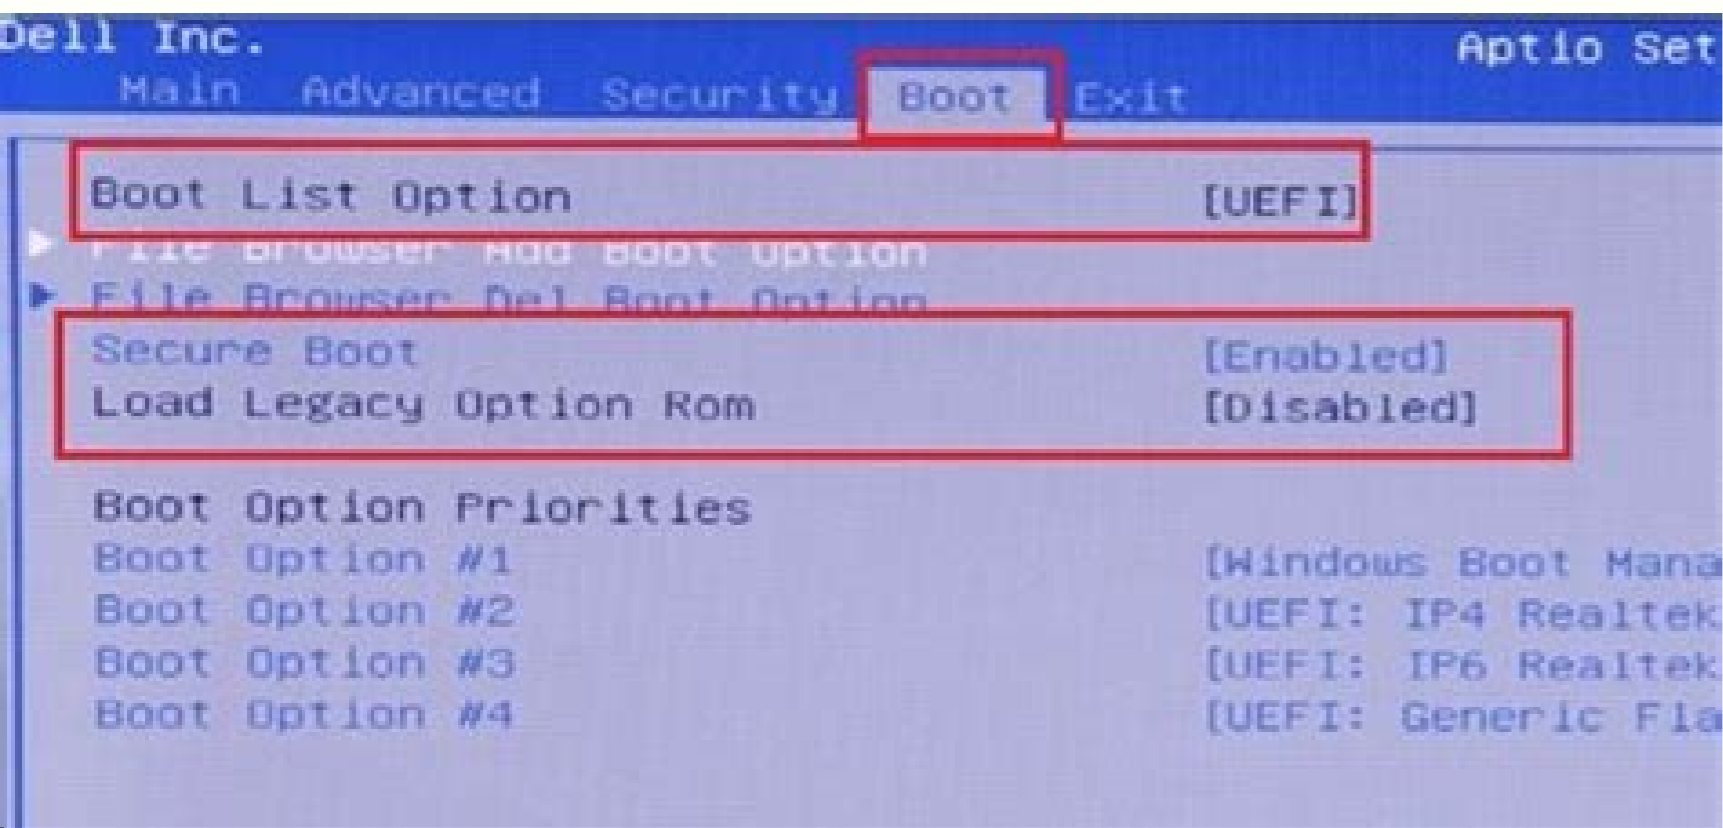

Reset password windows 7 usb

Windows 7 password reset usb iso file download. Reset windows 7 password without disk or usb. Password reset disk windows 7 usb free download. Windows 7 password reset usb download free. Windows 7 password reset tool usb free download full version. Windows 7 password reset bootable usb. Download reset password windows 7 usb. Windows 7 password reset usb full version free download.