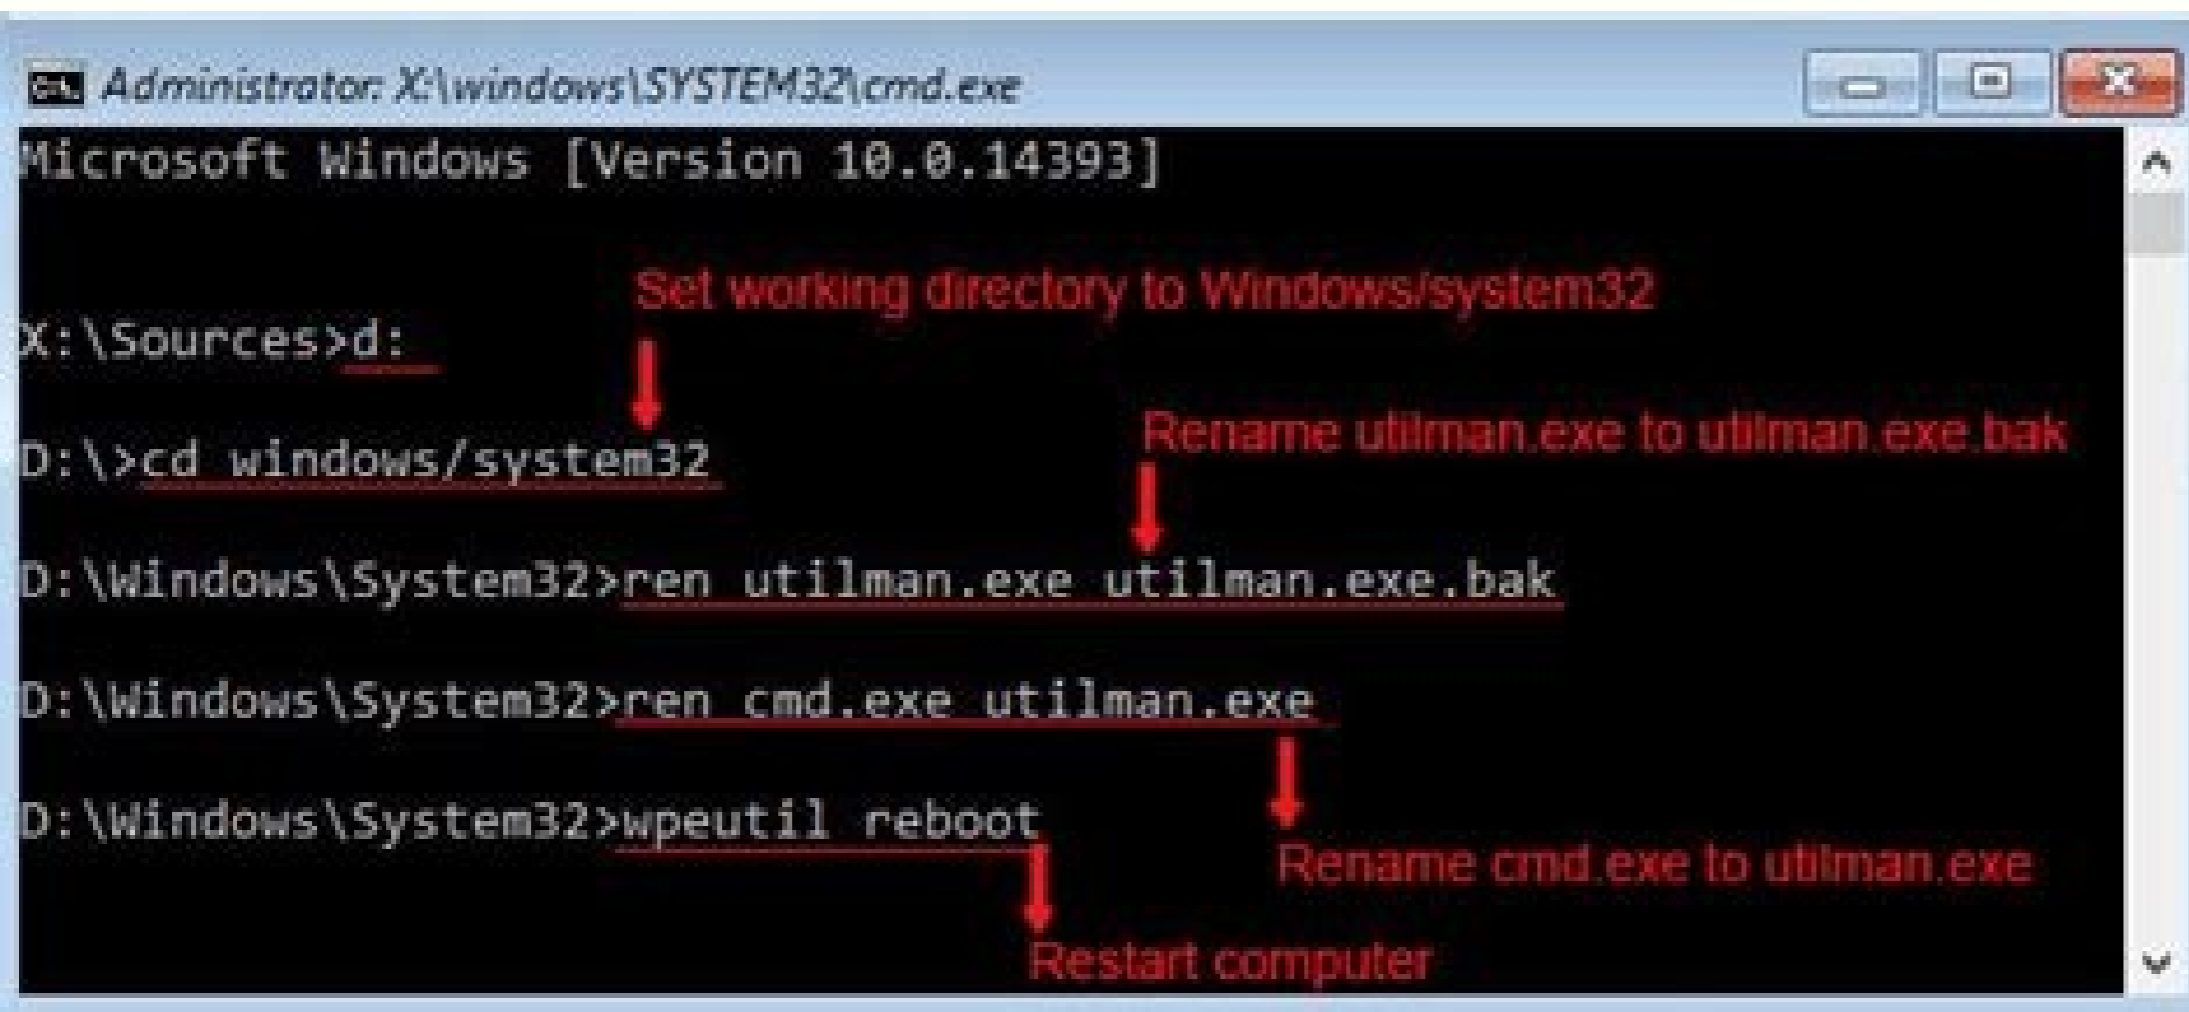

Reset password windows 7 usb

Windows 7 password reset usb iso file download. Reset windows 7 password without disk or usb. Password reset disk windows 7 usb free download. Windows 7 password reset usb download free. Windows 7 password reset tool usb free download full version. Windows 7 password reset bootable usb. Download reset password windows 7 usb. Windows 7 password reset usb full version free download.